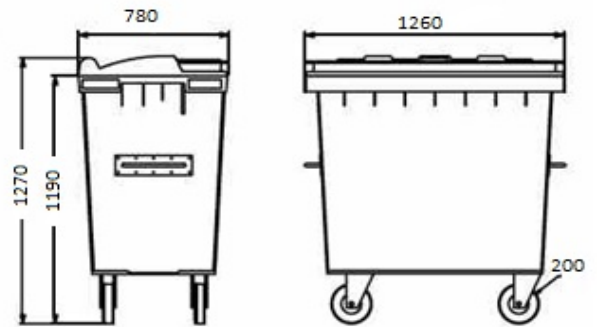

PRODUCT No. 0029-1

Plastic Waste Container – 770 l - blue

Material	Plastic (HDPE)
Volume	770 l
Weight	44,8 kg
Maks. Weight	370 kg (+/-% 5)
Load Capacity	310 kg (+/-% 5)
Wheels	200 mm
Widty	1260 mm
Depth	780 mm
Hight	1270 mm

### Specifications

- Made of high density (HDPE) Polyethylene.
- The product has 4 wheels, 2 of which have 360 degree rotating brakes and 2 of which are 360 degrees without brakes.
- Contracted with EN 840 certificate.
- It is resistant to UV rays, chemical and biological effects and frost.
- Smooth surfaces help wastes to stick on it.
- Metal parts used on the containers are covered with galvanize